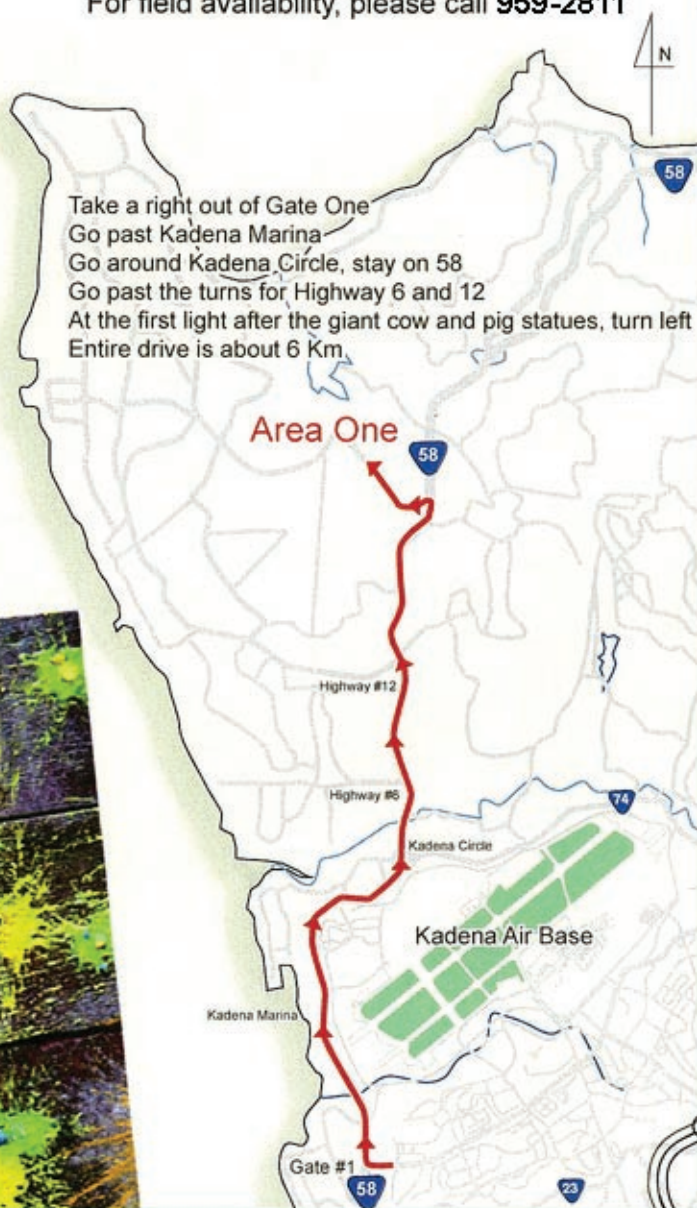

Area One Hours of Operation

October – March
Saturdays • Open Play
Gate opens • 9 a.m.
Last game • 3 p.m.
Gate closes • 4 p.m.

April – September
Saturdays • Open Play
Gate opens • 8 a.m.
Last game • 2 p.m.
Gate closes • 3 p.m.

Outdoor Recreation Hours of Operation

Sundays • Open Speedball Play
Starts • 10 a.m.
Ends • 3 p.m.

Map to Area One

For field availability, please call 959-2811

Take a right out of Gate One
Go past Kadena Marina
Go around Kadena Circle, stay on 58
Go past the turns for Highway 6 and 12
At the first light after the giant cow and pig statues, turn left
Entire drive is about 6 Km.

Area One